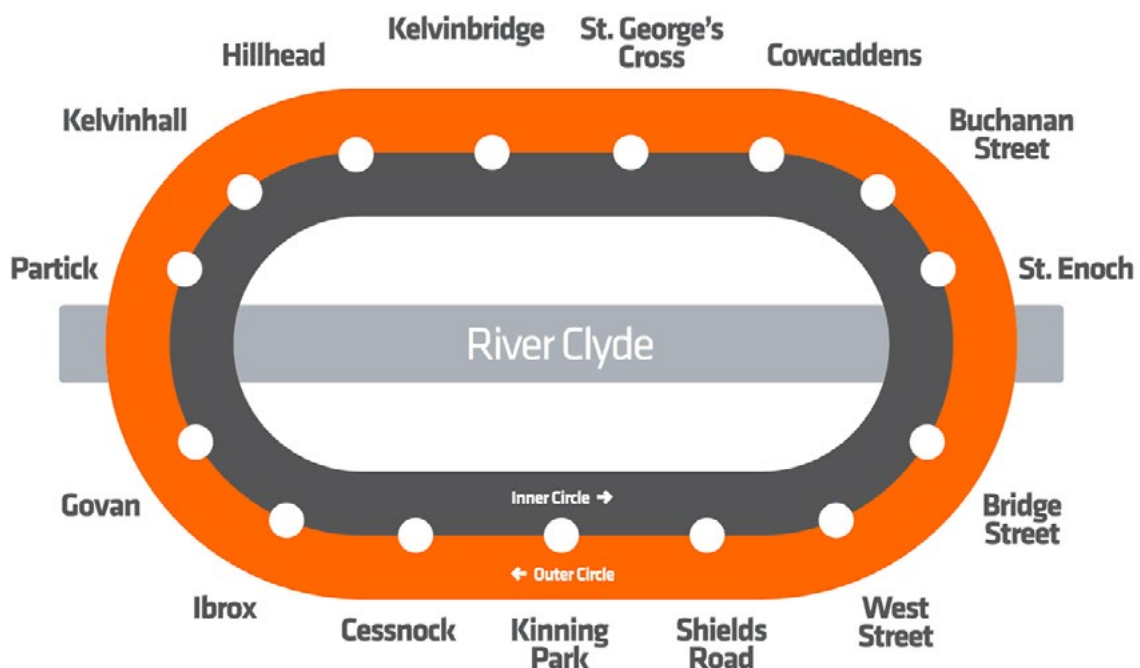

Hotels for the University of Glasgow

The University of Glasgow is situated in the West End, with a variety of small hotels and guest houses nearby, as well as links to the City Centre hotels by Subway.

The closest Subway station to the main University campus is Hillhead and the closest stations for the City Centre are Buchanan Street and St. Enoch. Hotels near these stations are suggested below.

Glasgow Subway map