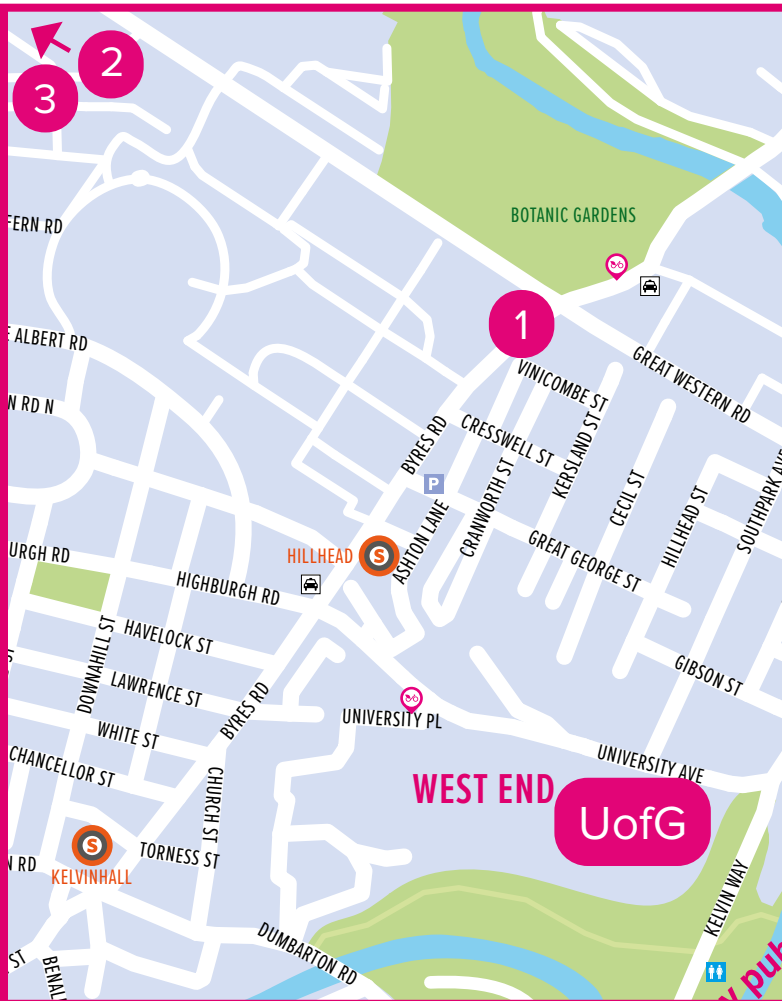

Hotels for the University of Glasgow

The University of Glasgow is situated in the West End, with a variety of small hotels and guest houses nearby, as well as links to the City Centre hotels by Subway.

The closest Subway station to the main University campus is Hillhead and the closest stations for the City Centre are Buchanan Street and St. Enoch. Hotels near these stations are suggested below.

Glasgow Subway map

Hotels for the University of Glasgow

WEST END

1. Glasgow Grosvenor Hotel
2. Hotel Du Vin
3. Leonardo Inn Glasgow West End

CITY CENTRE Buchanan Street

5. Carlton George
6. Premier Suites George Square
7. Native Glasgow

CITY CENTRE Cowcaddens

4. DoubleTree by Hilton

CITY CENTRE St Enoch

8. Premier Inn St Enoch Square
9. Motel One
10. Yotel
11. Leonardo Hotel
12. Clayton
13. Adagio Aparthotel

BOOK NOW

Click [here](#) to check best available rates and book.